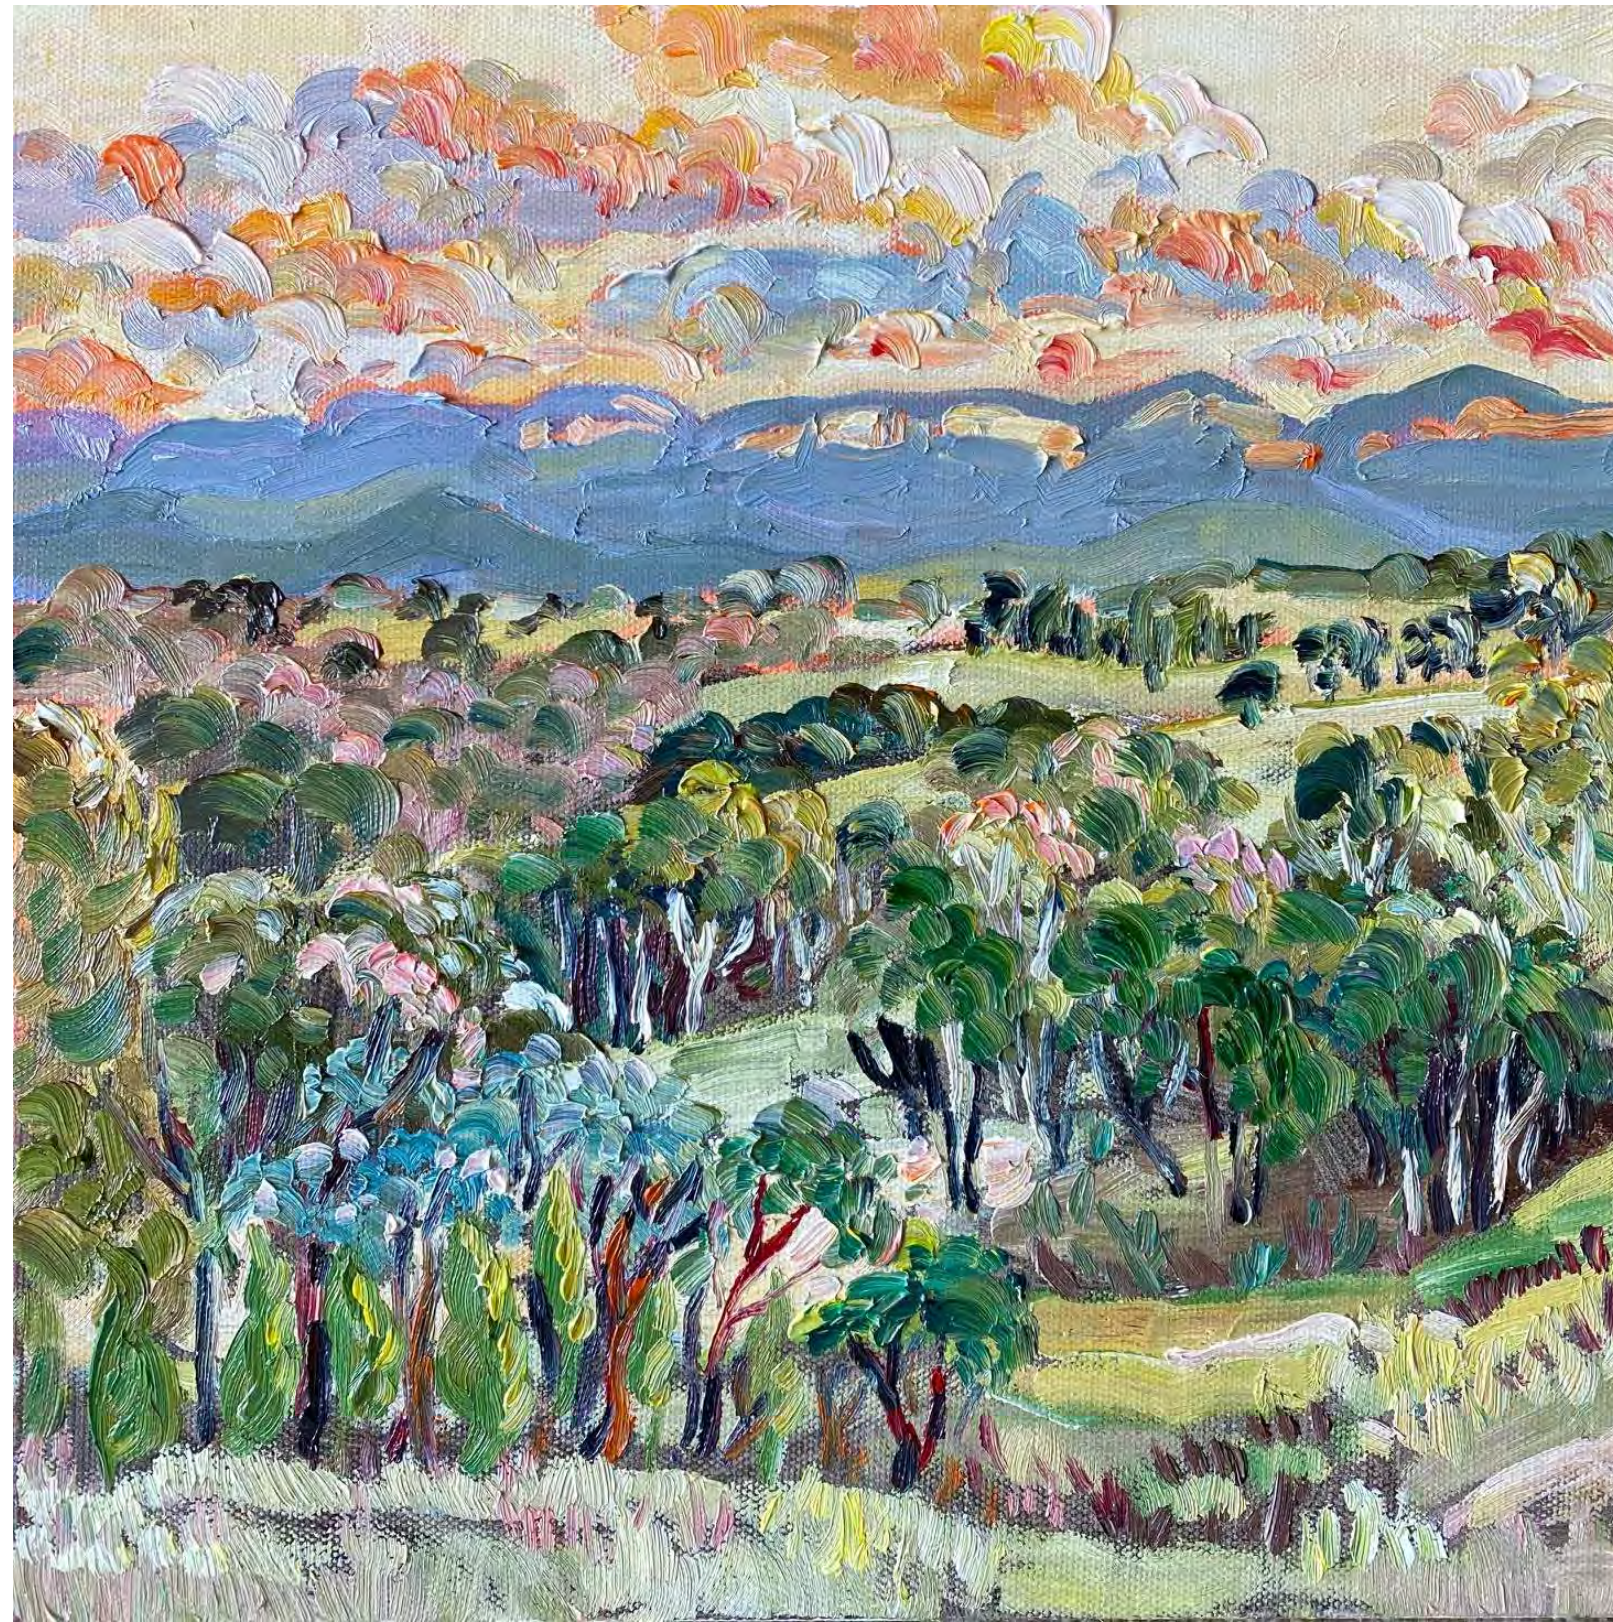

Oil on Canvas
122 x 153 cm
Signed verso

\$4400

Glimpses

Oil on Canvas
122 x 153 cm
Signed verso

\$4400

Looking to the Blue Mountains

Oil on Canvas
61 x 76 cm
Signed verso

\$1900

Looking to the South, Glen Alice

Oil on Canvas
30 x 30 cm
Signed verso

\$850

Up to the Knoll

Oil on Canvas
30 x 30 cm
Signed verso

\$850

Unbelievable Cloud

Oil on Canvas
30 x 30 cm
Signed verso

\$850

Big Old Trees

Oil on Canvas
30 x 30 cm
Signed verso

\$850

The Moon

Oil on Canvas
122 x 153 cm
Signed verso

\$4400

Driving